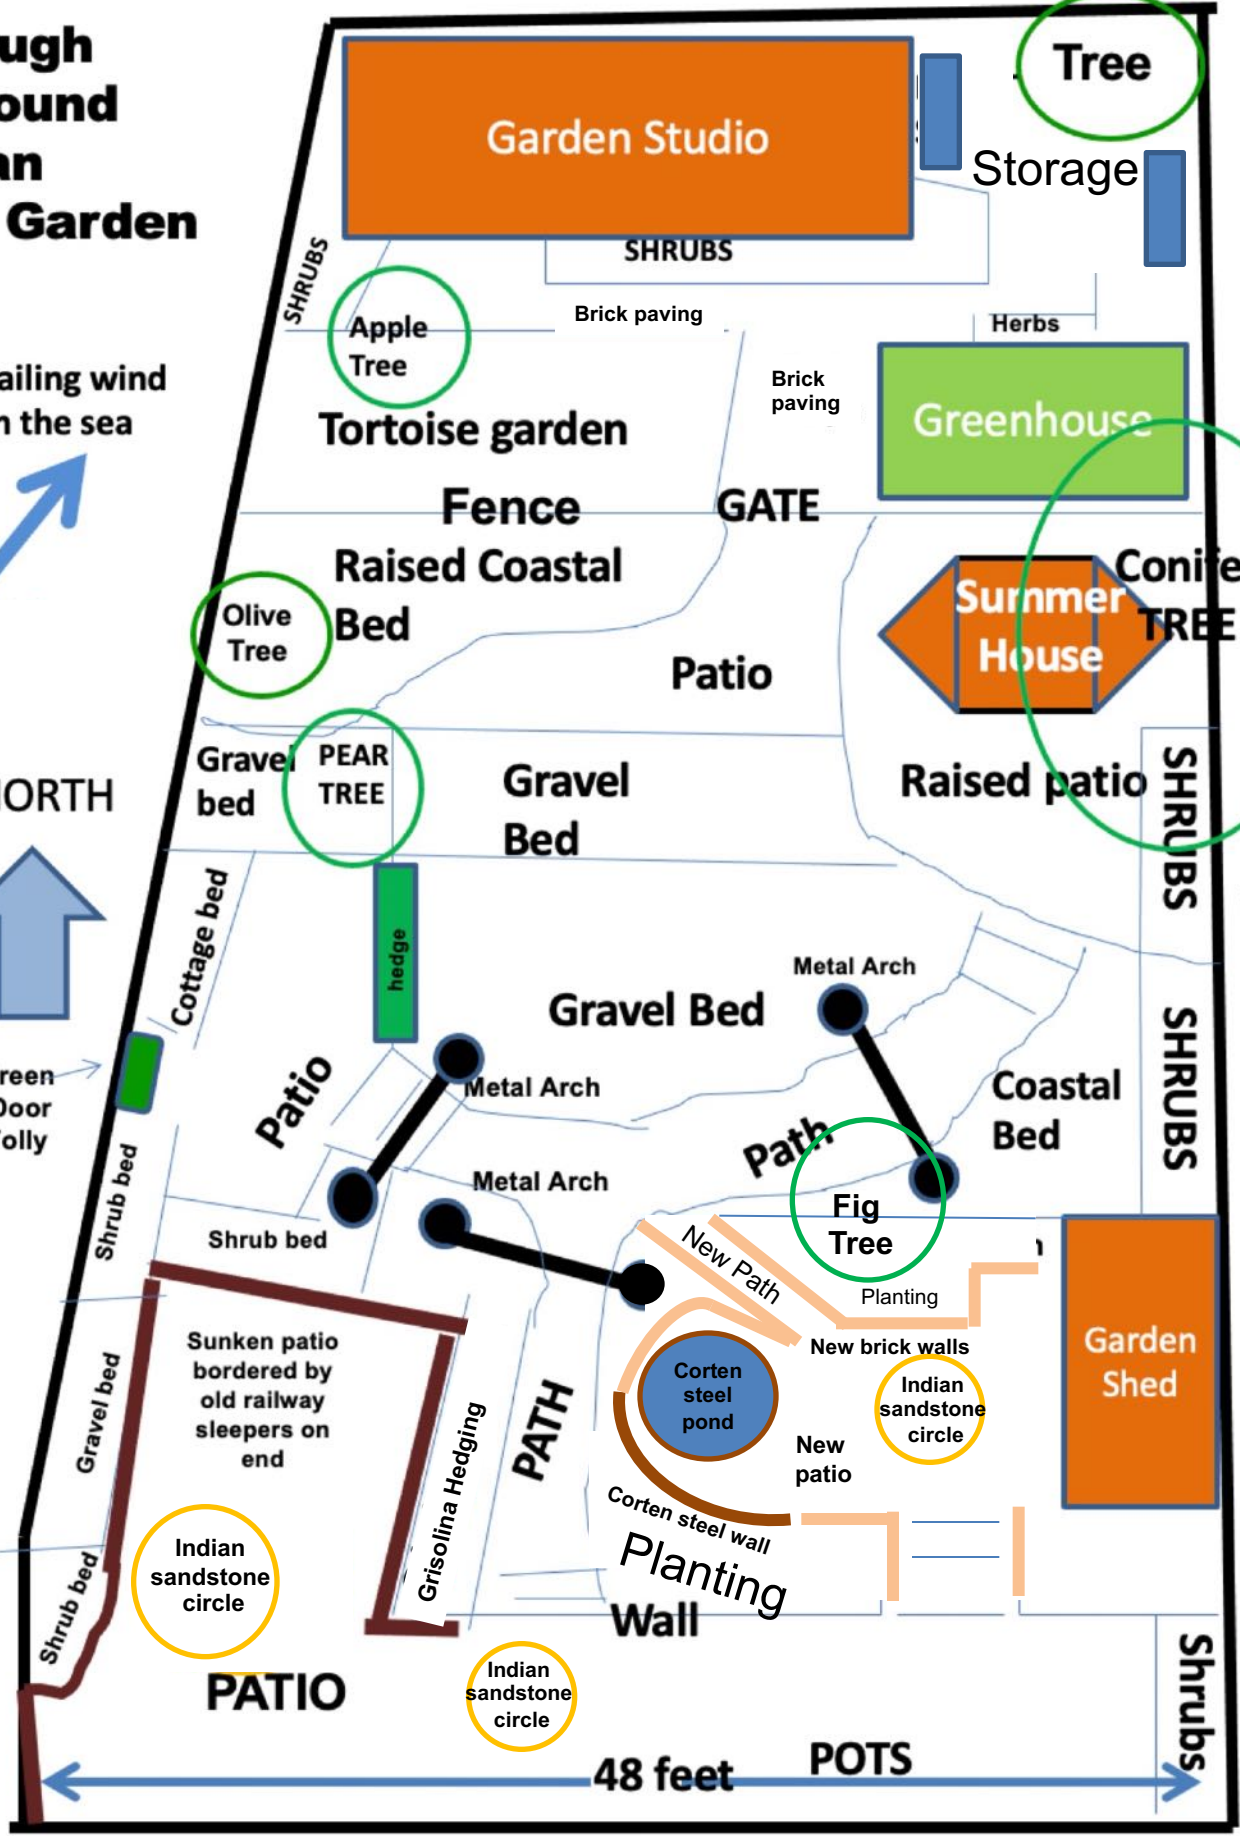

Rough Ground Plan Of Garden

Prevailing wind from the sea

Garden Studio

Tree

Storage

Apple Tree

Greenhouse

Tortoise garden

Fence

GATE

Raised Coastal Bed

Summer House

Conifer TREE

Olive Tree

PEAR TREE

Gravel Bed

Path

Metal Arch

Fig Tree

Shrub bed

New Path

New brick walls

Garden Shed

Sunken patio bordered by old railway sleepers on end

Indian sandstone circle

48 feet

POTS

Shrubs

HOUSE